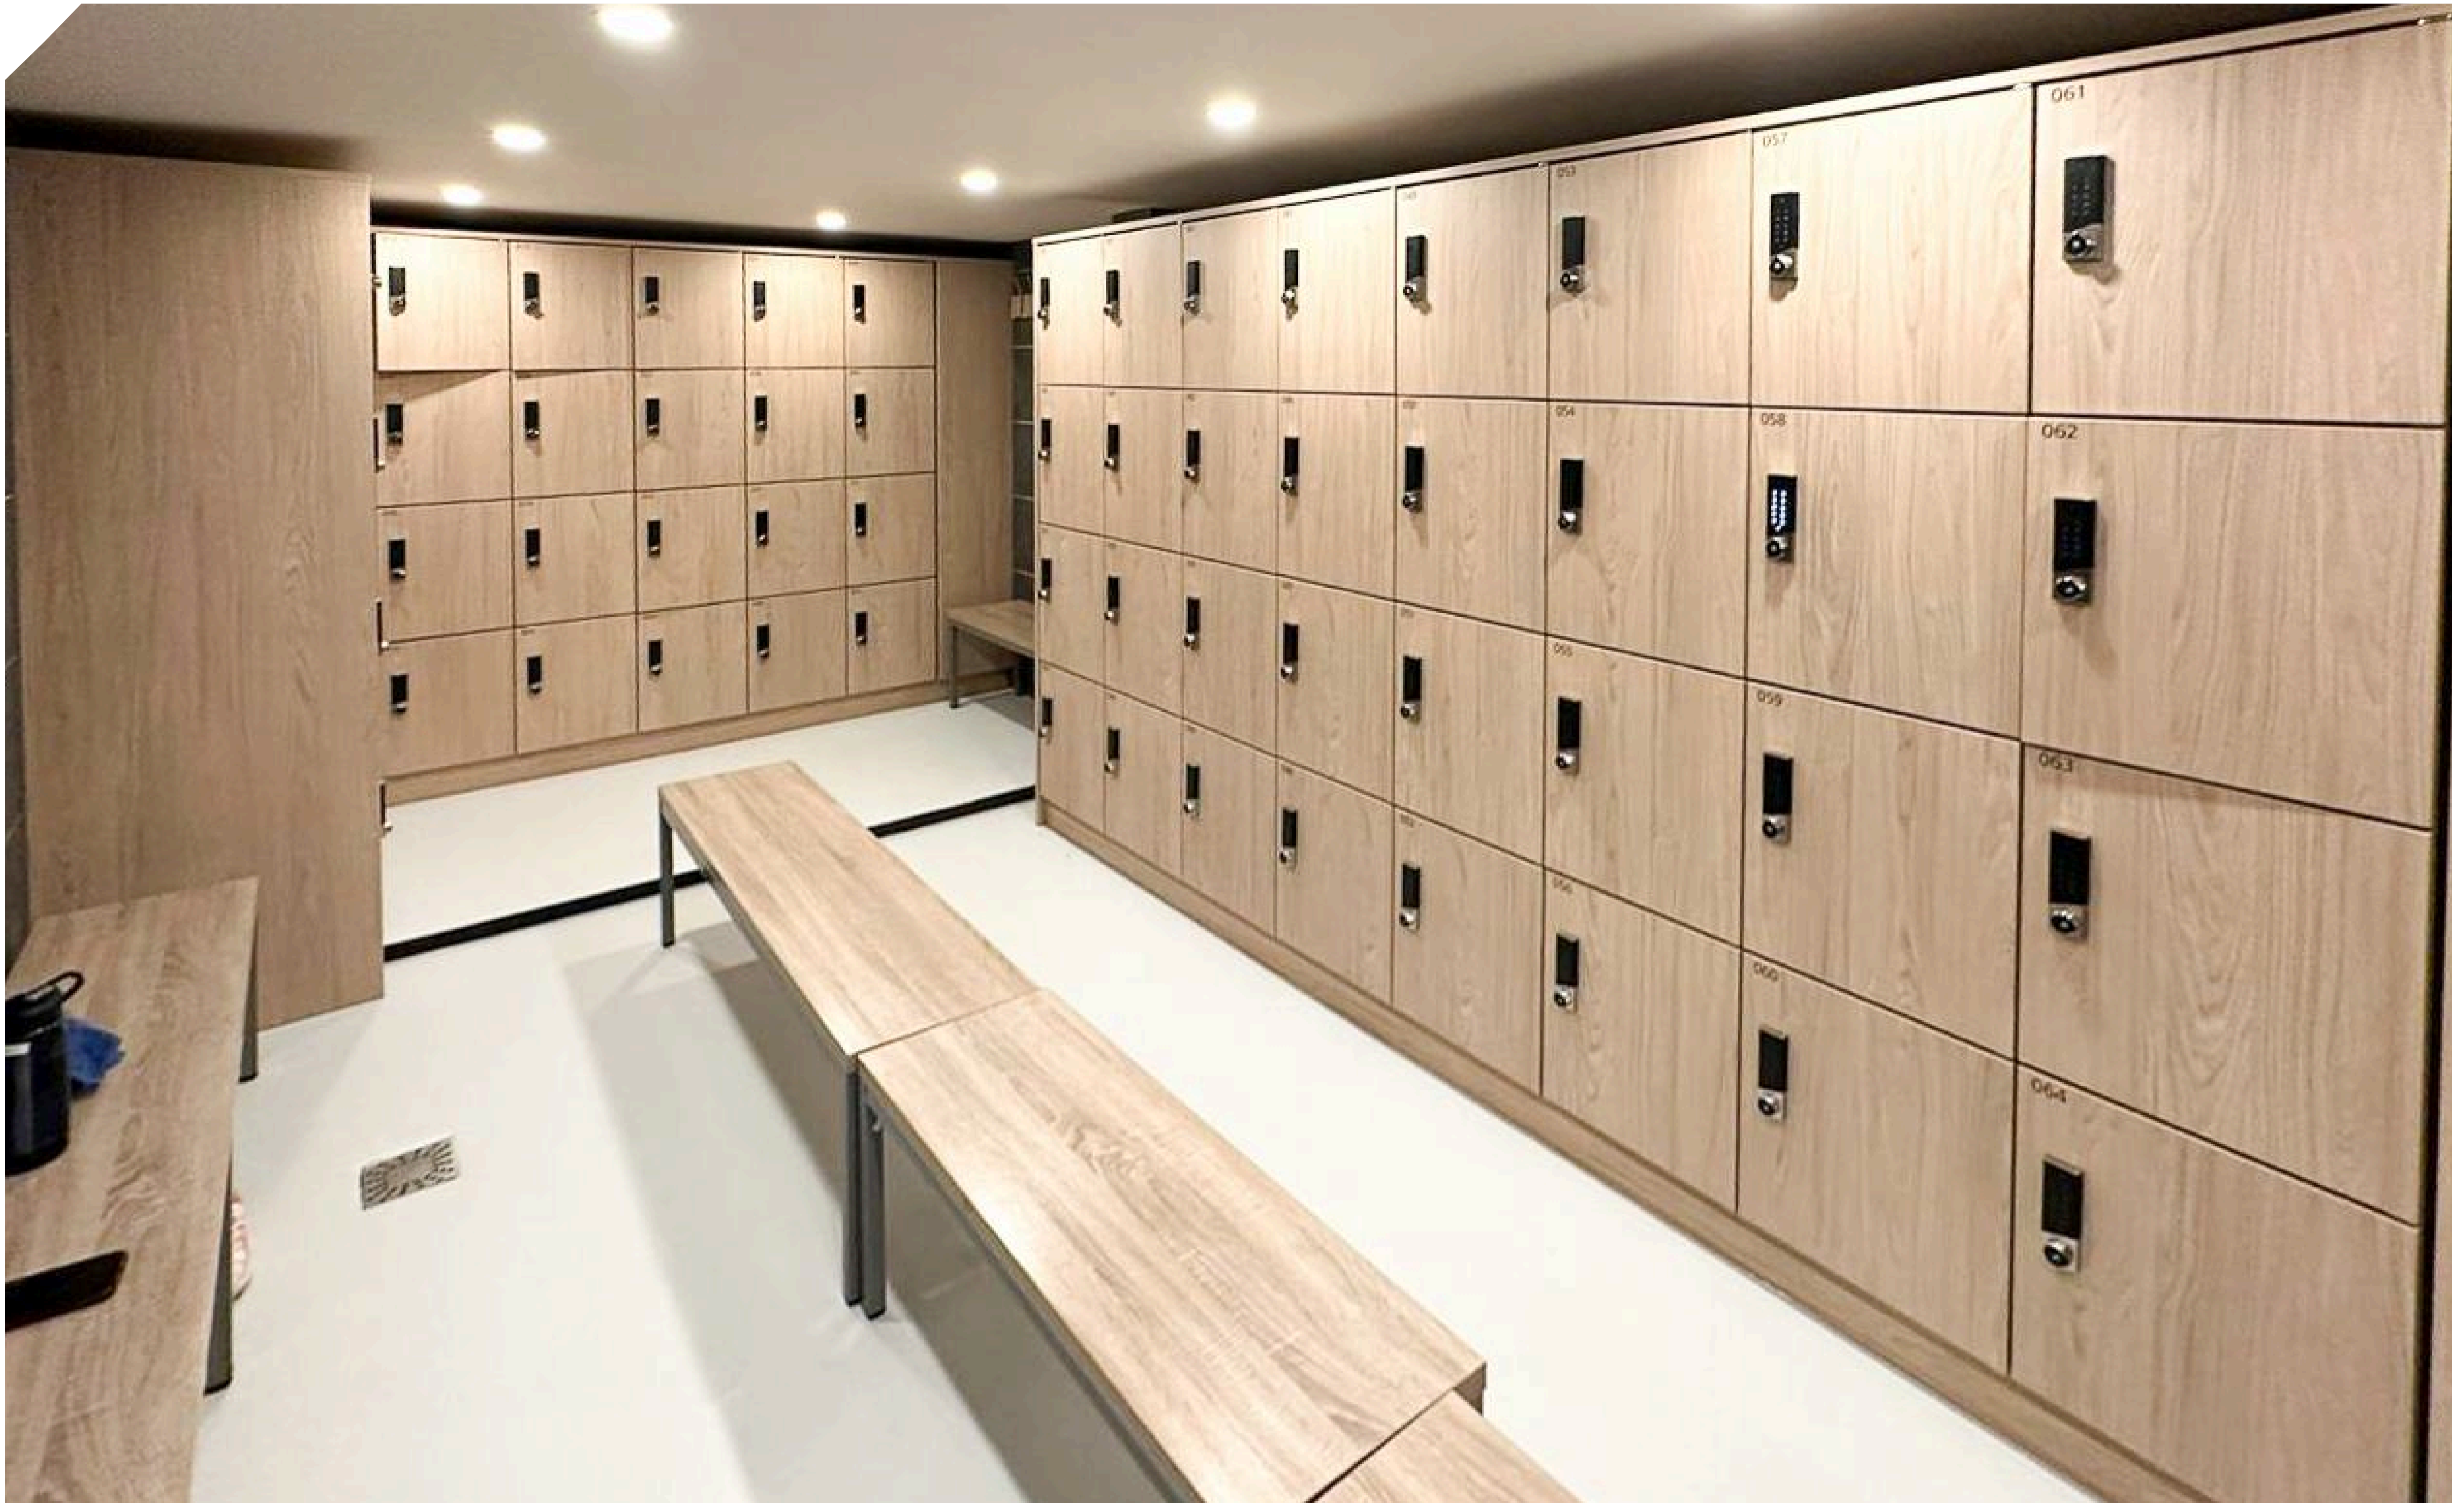

Smart Battery Locks Without Wiring

Not every environment can support wired locker systems. Keynius battery-powered locks deliver secure, cloud-controlled locking without cabling or network infrastructure—ideal for retrofit projects, flexible use cases, and locations where speed and simplicity matter most.

The Network-Controlled Lock Without a Network

TRAINMORE

Transforming Gym Storage with Keyless PIN Lockers

How a gym chain upgraded changing-room storage with keyless PIN lockers for faster, frictionless access.

 NETHERLANDS

Many organizations require secure lockers in environments where wiring, network access, or major installation work is impractical or too costly.

Traditional smart lockers depend on fixed power and network infrastructure. This limits where lockers can be deployed and makes retrofitting existing furniture or buildings slow, disruptive, and expensive.