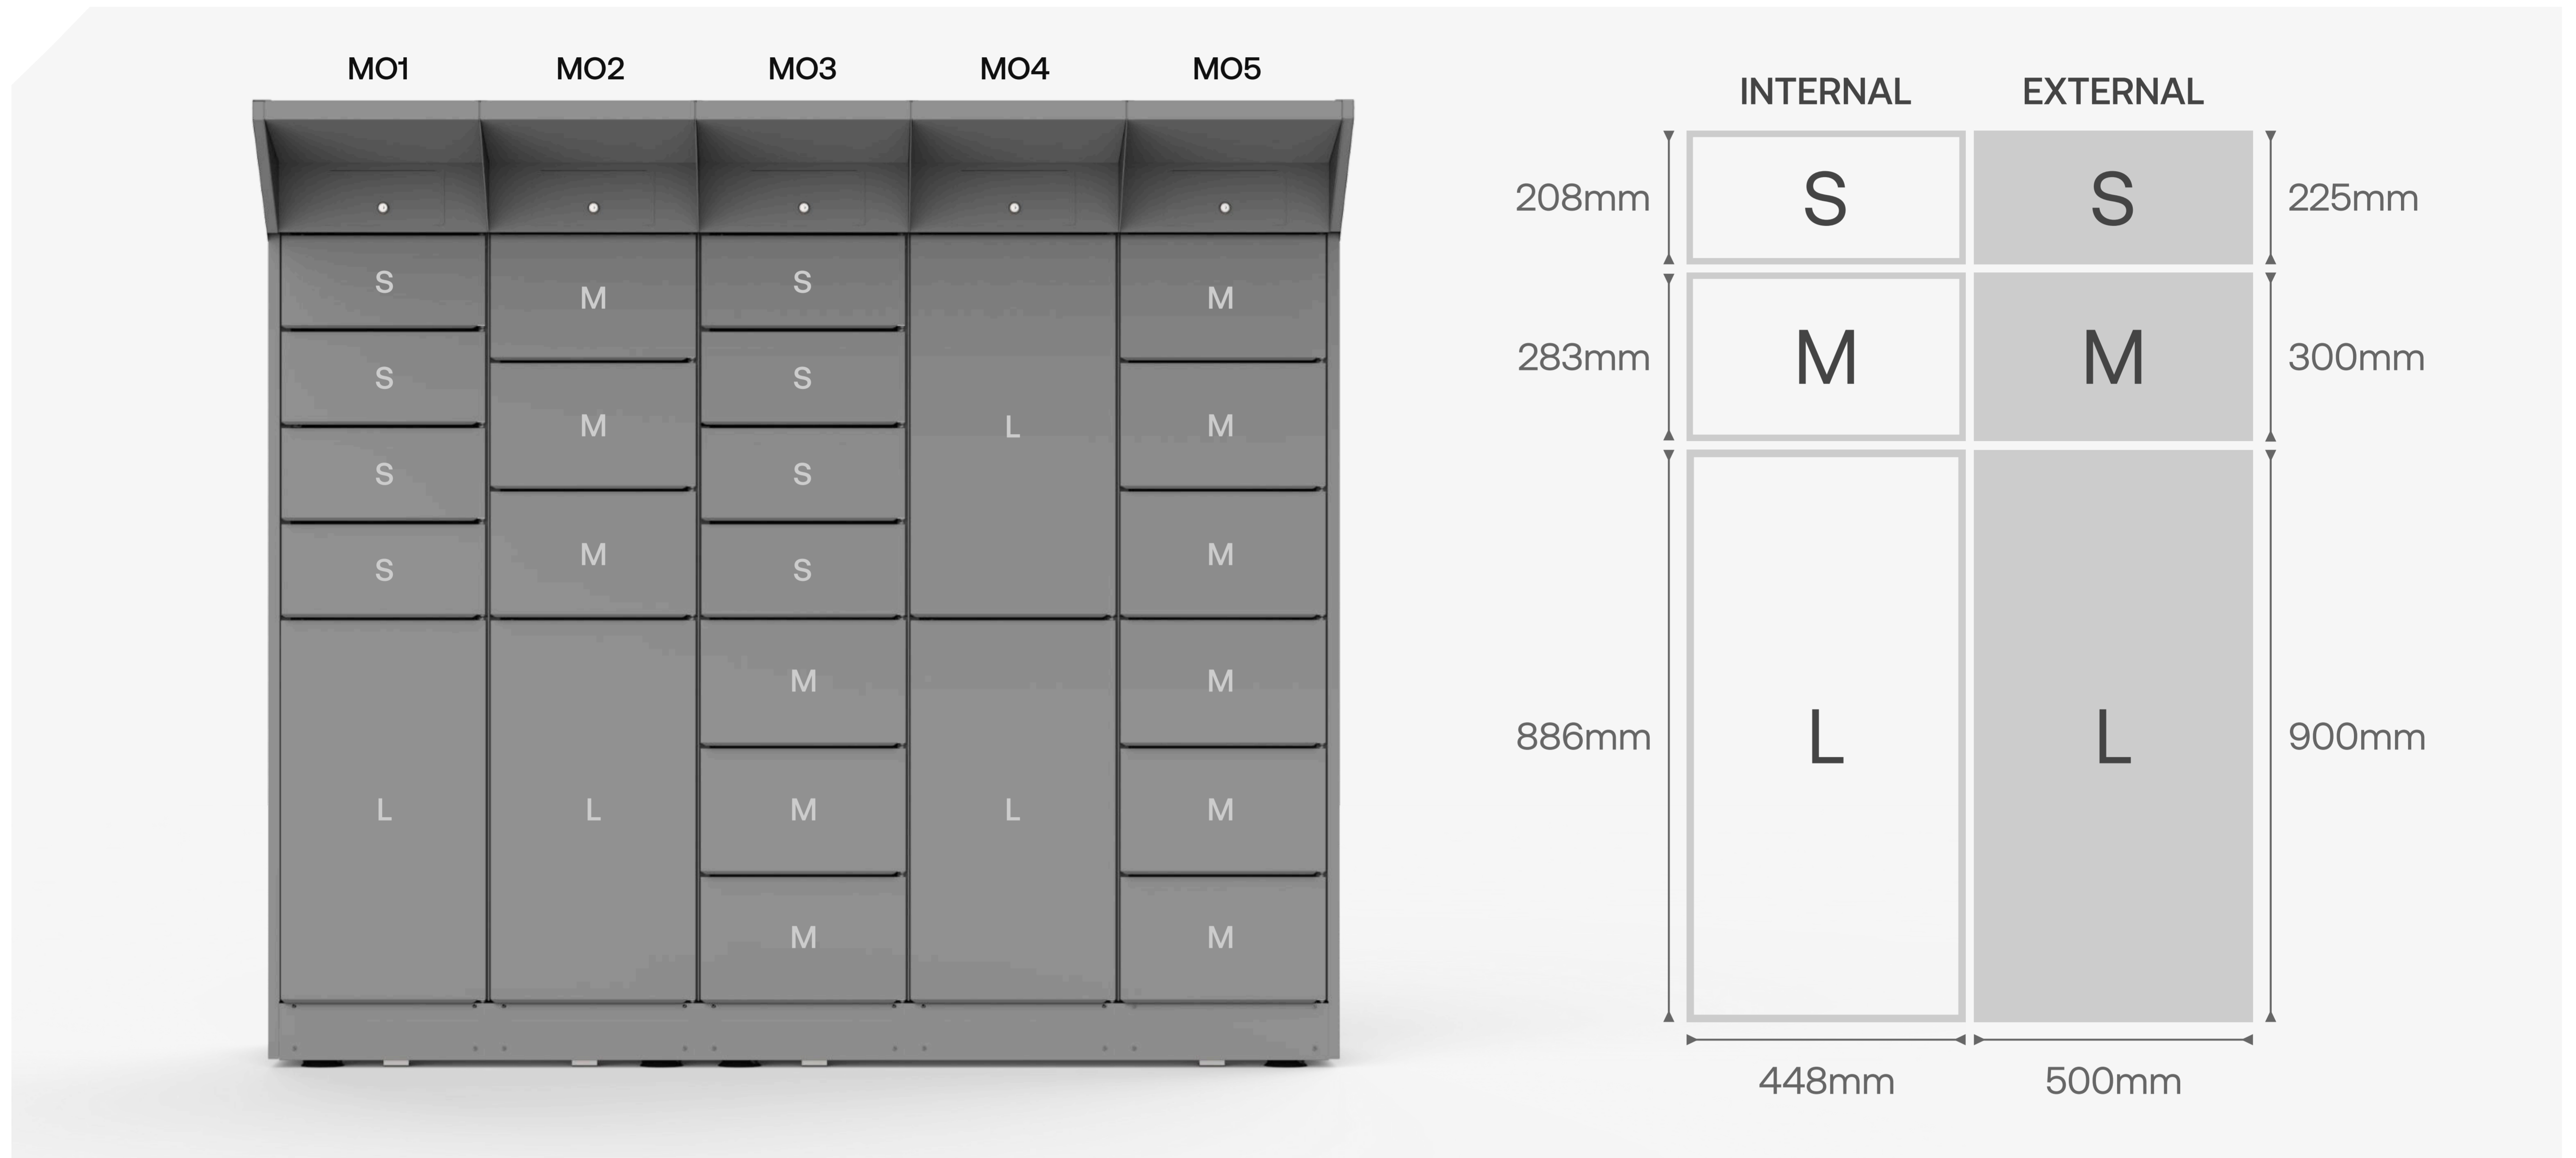

The Luggage Line Outdoor

Keynius now offers a dedicated line of luggage lockers developed specifically around real baggage dimensions.

Our luggage locker range includes preset configurations for small, medium, and large-sized luggage, making it easier to match capacity to expected demand and launch with a proven setup.

MO1

MO2

MO3

MO4

MO5

Side Panels

Smarty 8"
Screen

Payment
Terminal

Monthly
Cost
< 50 Lockers

Monthly
Cost
> 50 Lockers

Pricing available upon request.

*Prices are exclusive to work with Keynius. Prices including Smart Lock system (Smart Lock Rene - pack a) + Back panel + Canopy + Carrierframe + front panel. Price is based on a minimum of 4 columns. Pricing excludes installations, consultancy, and annual fees.

Size	External Height	External Width	External Depth	Internal Height	Internal Width	Internal Depth
S	225 mm 8 7/8"	500 mm 19 11/16"	650 mm 25 9/16"	208 mm 8 3/16"	448 mm 17 5/8"	602 mm 23 13/16"
M	300 mm 11 13/16"	500 mm 19 11/16"	650 mm 25 9/16"	283 mm 11 1/8"	448 mm 17 5/8"	602 mm 23 13/16"
L	900 mm 35 7/16"	500 mm 19 11/16"	650 mm 25 9/16"	886 mm 34 7/8"	448 mm 17 5/8"	602 mm 23 13/16"