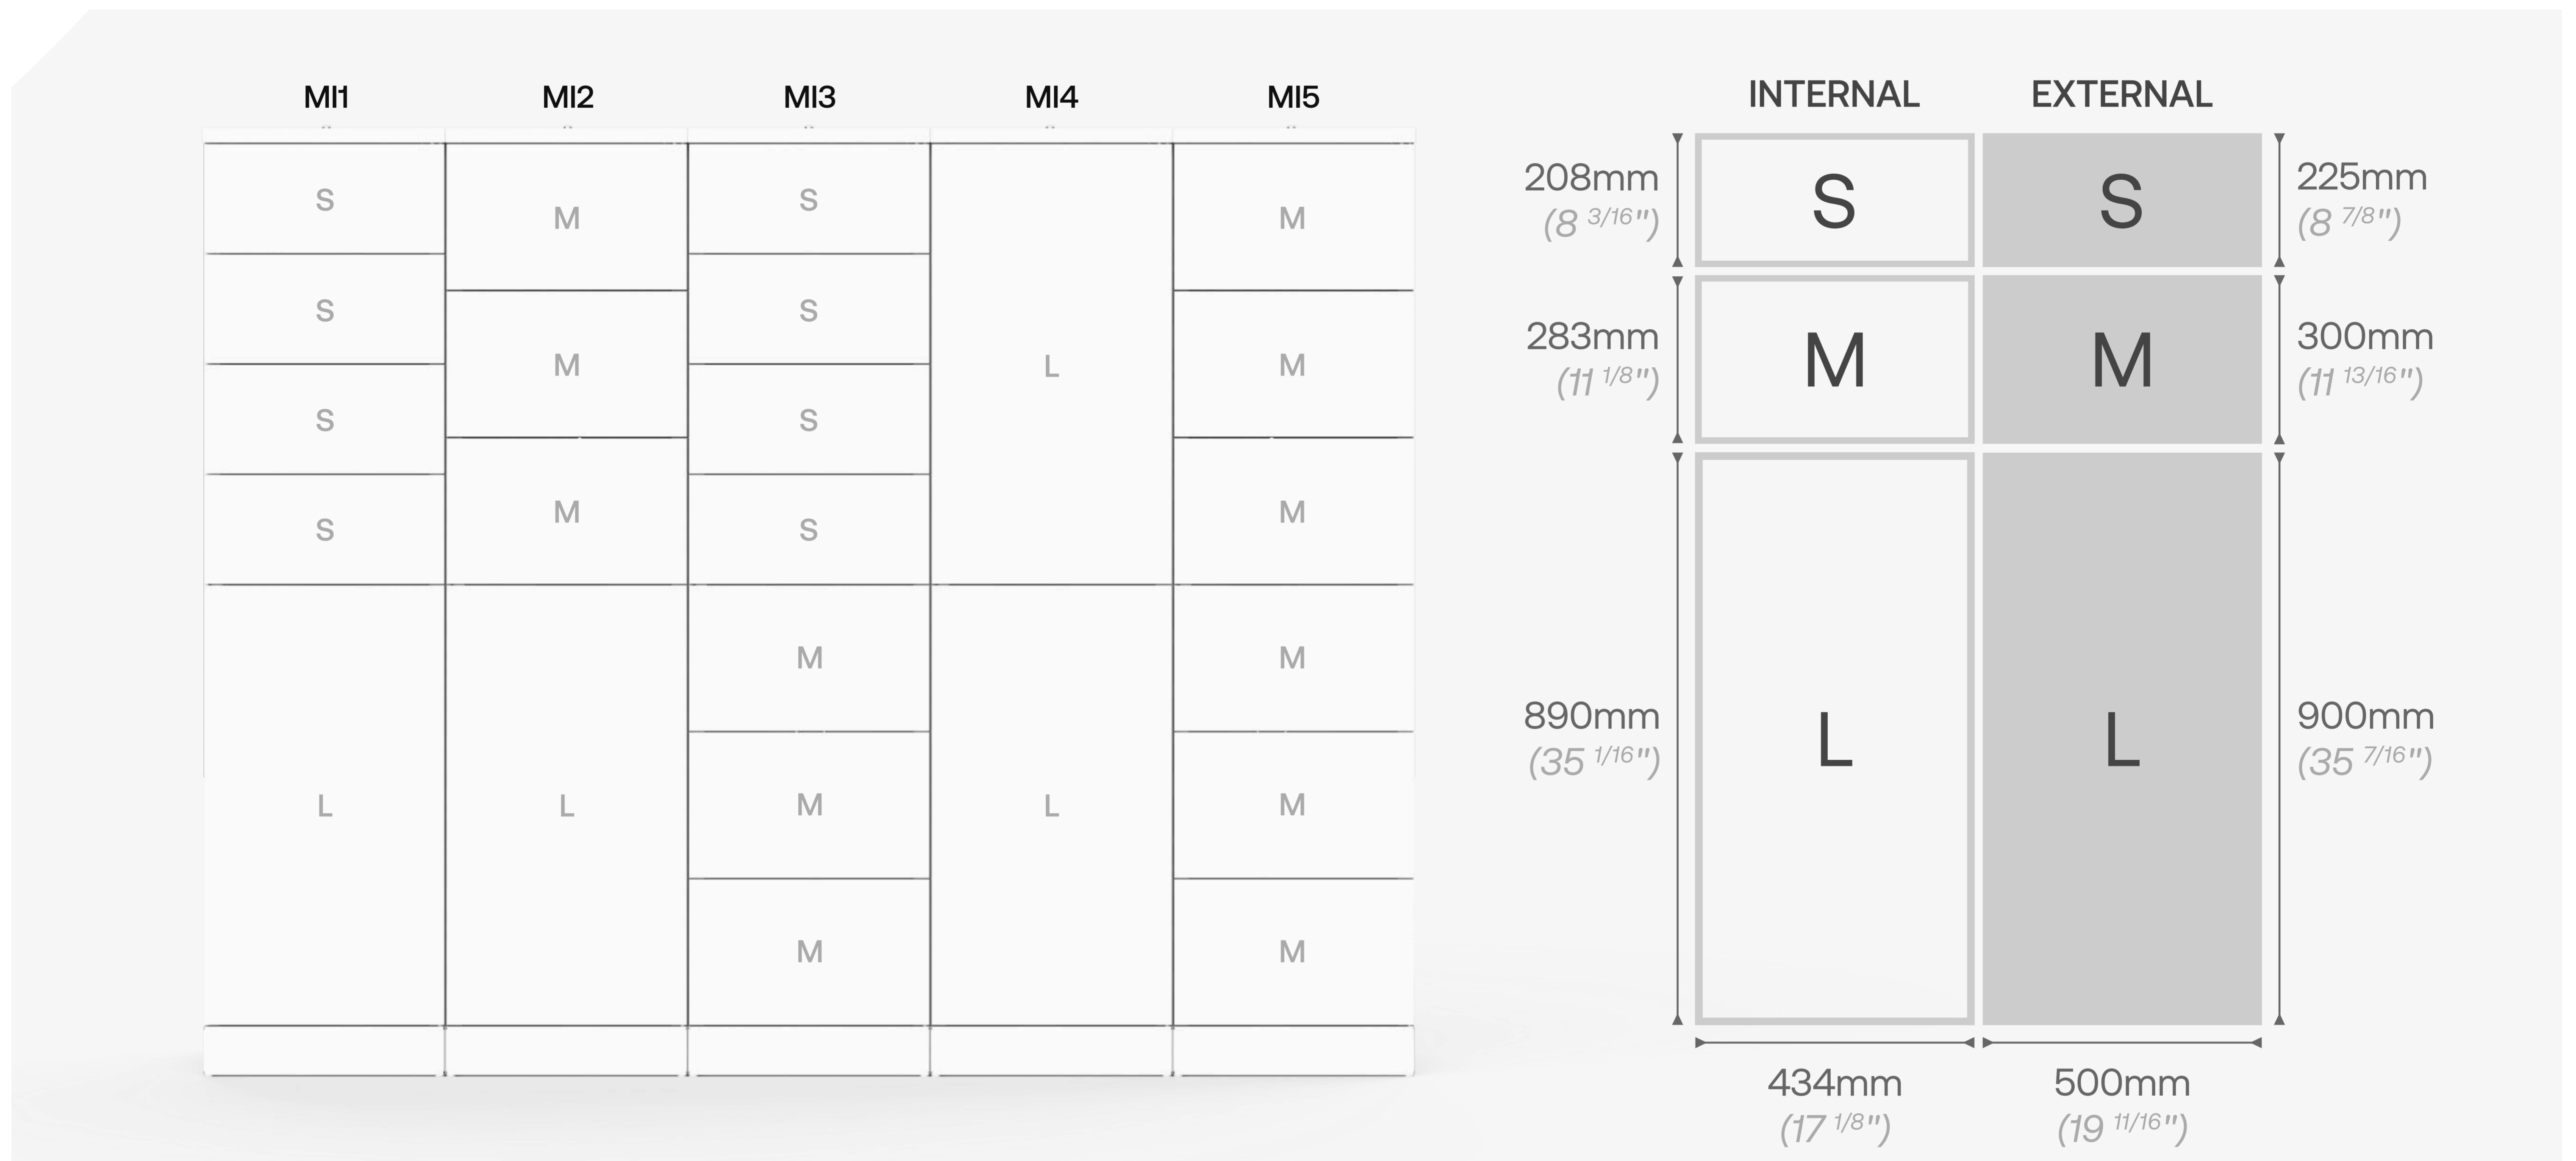

■ SIZE GUIDE

The Luggage Line

The Luggage Line Indoor

Keynius now offers a dedicated line of luggage lockers developed specifically around real baggage dimensions.

Our luggage locker range includes preset configurations for small, medium, and large-sized luggage, making it easier to match capacity to expected demand and launch with a proven setup.

Size	External Height	External Width	External Depth	Internal Height	Internal Width	Internal Depth
S	225 mm 8 7/8"	500 mm 19 11/16"	650 mm 25 9/16"	208 mm 8 3/16"	434 mm 17 1/8"	604 mm 23 13/16"
M	300 mm 11 13/16"	500 mm 19 11/16"	650 mm 25 9/16"	283 mm 11 1/8"	434 mm 17 1/8"	604 mm 23 13/16"
L	900 mm 35 7/16"	500 mm 19 11/16"	650 mm 25 9/16"	890 mm 35 1/16"	434 mm 17 1/8"	604 mm 23 13/16"

Size	External Height	External Width	External Depth	Internal Height	Internal Width	Internal Depth
S	225 mm 8 7/8"	500 mm 19 11/16"	650 mm 25 9/16"	208 mm 8 3/16"	448 mm 17 5/8"	602 mm 23 13/16"
M	300 mm 11 13/16"	500 mm 19 11/16"	650 mm 25 9/16"	283 mm 11 1/8"	448 mm 17 5/8"	602 mm 23 13/16"
L	900 mm 35 7/16"	500 mm 19 11/16"	650 mm 25 9/16"	886 mm 34 7/8"	448 mm 17 5/8"	602 mm 23 13/16"